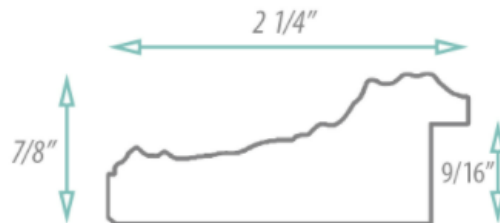

SPECIFICATION SHEET

FRAMED MIRROR

MODEL#: FM 83353-24X40

FRAMED MIRRORS COLLECTION

FEATURES:

- ONE 24X40" HIGH RESOLUTION SILVER PLATE GLASS MIRROR SIZE W/ DECORATIVE FRAME.
- "WALL HUGGER" HANGER FOR MOUNTING INCLUDED.
- STANDARD MOUNTING STYLE IS VERTICAL. FOR HORIZONTAL, PLEASE SPECIFY WHEN ORDERING.
- PACKED IN FOUR WALL (FOLDED DOUBLE WALL) CORRUGATION.
- STYLE: ORNATE
- COLOR: SILVER
- FINISH: LEAF/FOIL

MIRROR FINISHES:

- FLAT POLISHED EDGE
- BEVELED EDGE

OVERALL SIZE DIMENSION: 28 1/2" WIDE X 44 1/2" HIGH X 1" DEEP